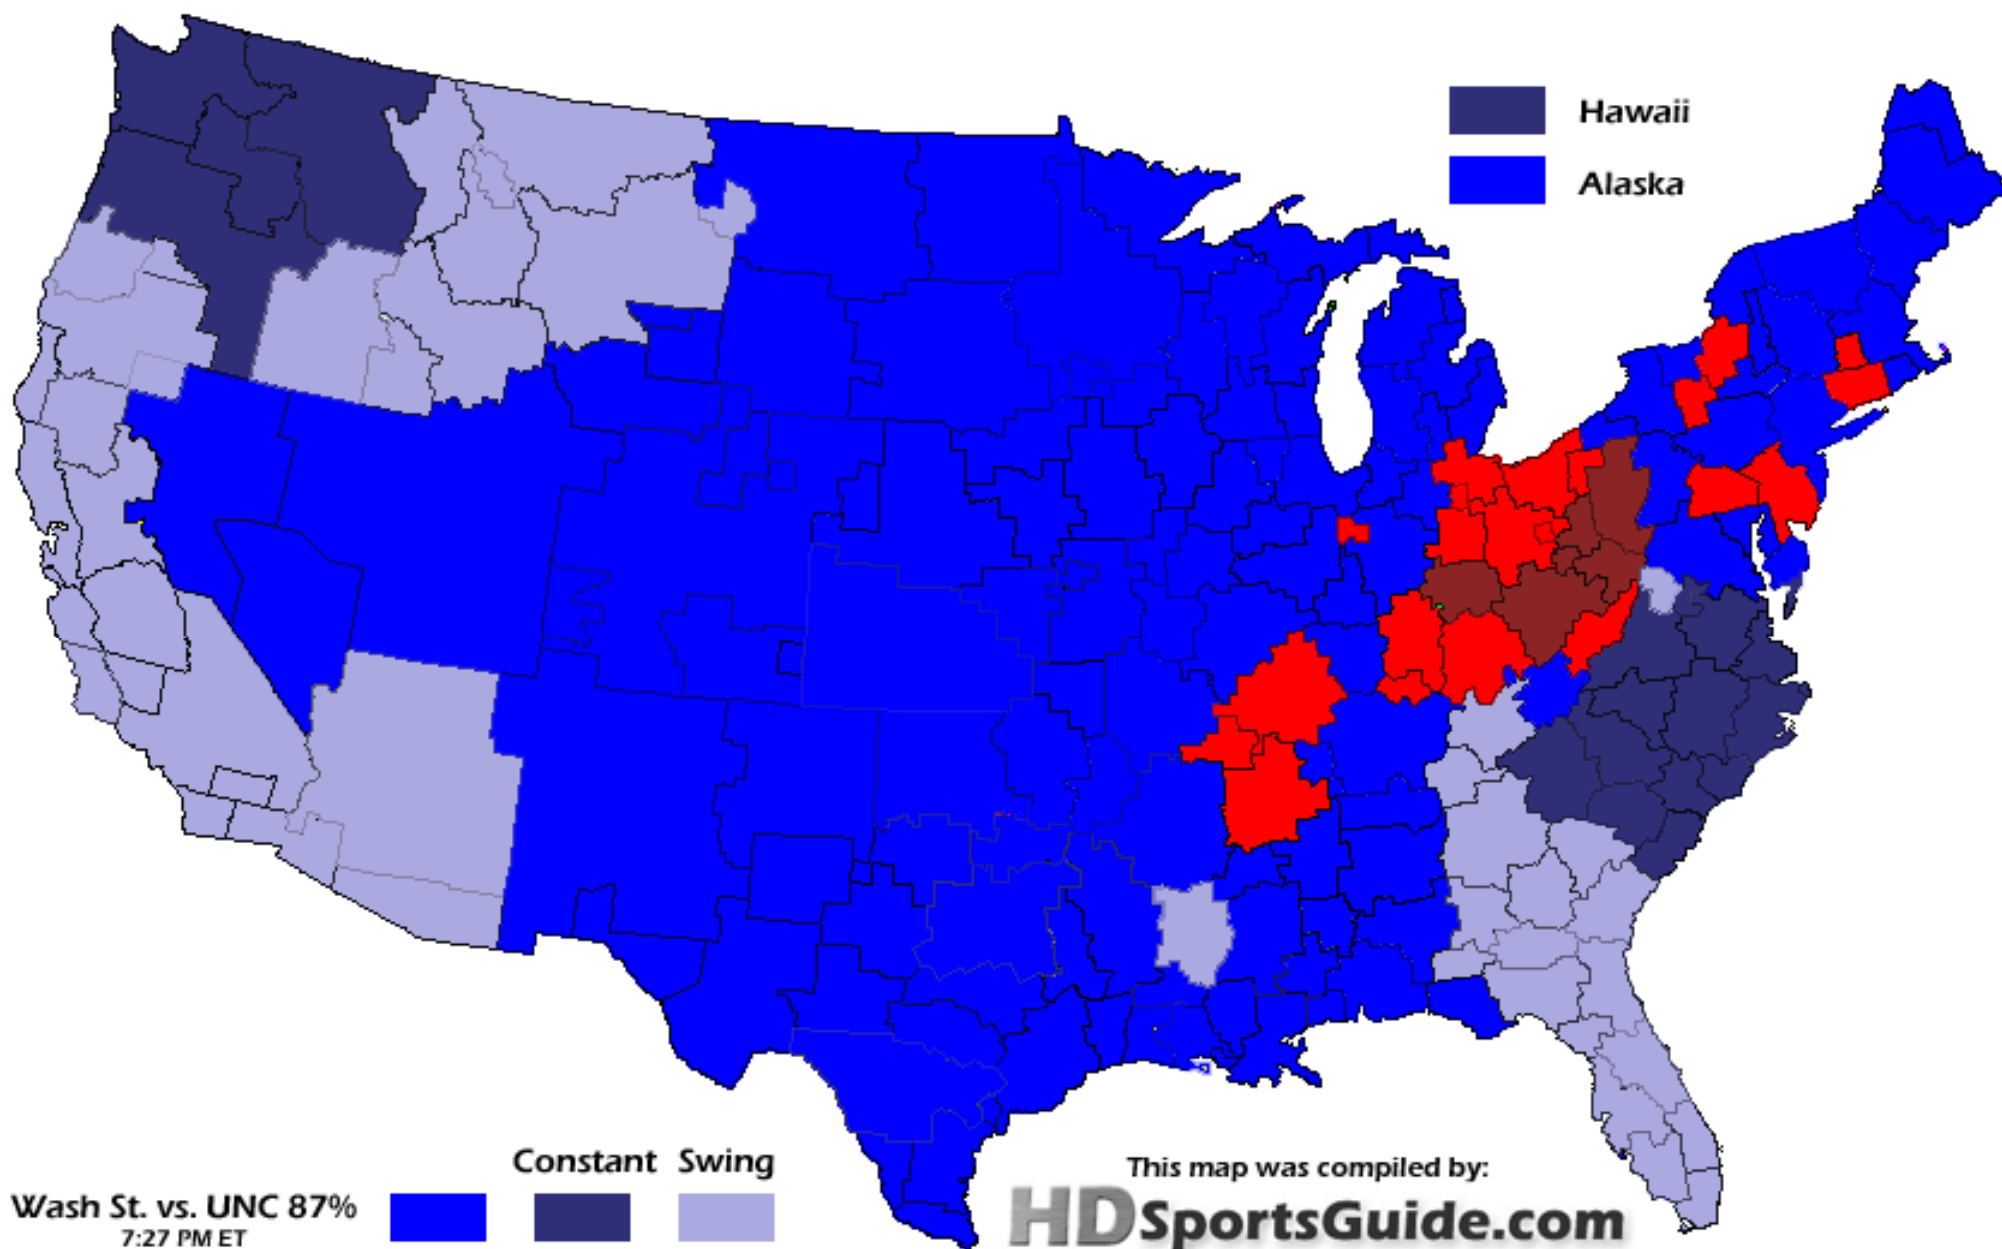

Thursday, March 27, 2008 - Window 1 - NCAA Tournament Sweet Sixteen - CBS Coverage Map

<http://www.HDSportsGuide.com/news/2008/sweet-sixteen-03-27/>