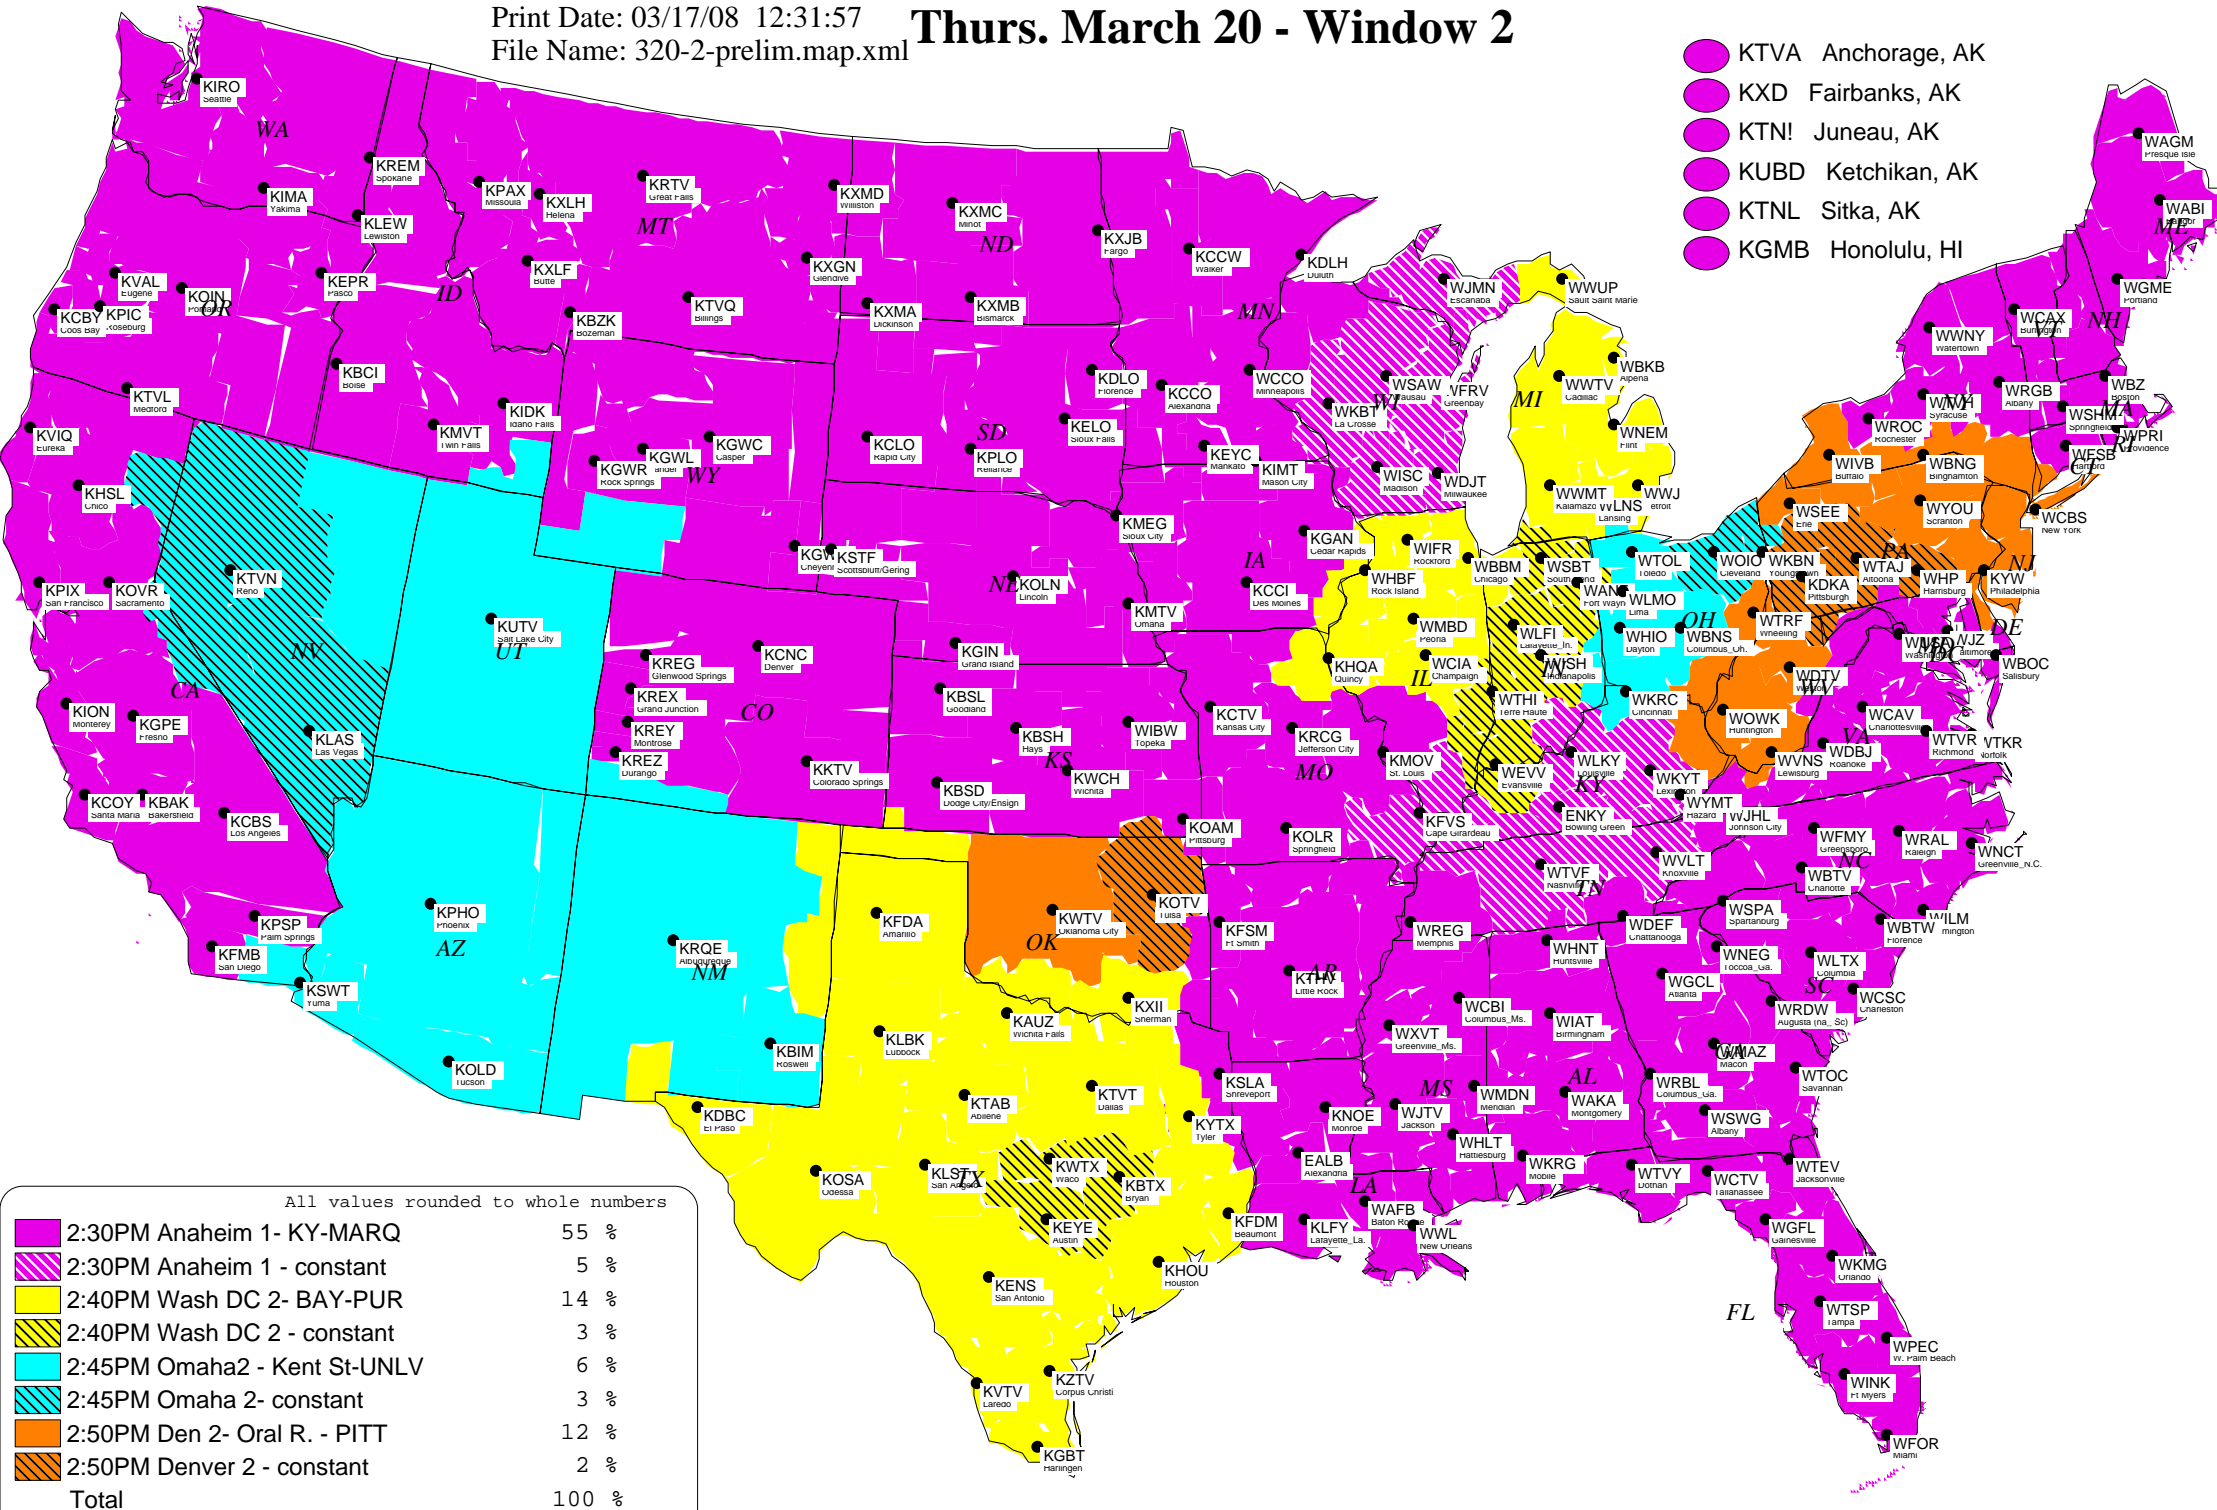

- KTVA Anchorage, AK
- KXD Fairbanks, AK
- KTN! Juneau, AK
- KUBD Ketchikan, AK
- KTNL Sitka, AK
- KGMB Honolulu, HI

2008 NCAA Tournament  
 Thursday, March 20 - Window 2

Anaheim I (HD) - 2:30 PM  
 Kentucky v. Marquette - 60%  
 Flex: 55%  
 Constant: State of KY, WI,  
 WTVF/Nashville, WV/LT/Knoxville,  
 KFVS/Cape Girardeau, WJMN [5%]  
 Blackburn/Bilas/Mansbach/Arnold  
 (PURPLE)

Washington, D.C. II (HD) - 2:40 PM  
 Baylor v. Purdue - 17%  
 Flex: 14%  
 Constant: State of IN, KWTX/Waco,  
 KEYE/Austin, KBTX/Bryan [3%]  
 Bolerjack/Wenzel/Frank/Svendsen  
 (YELLOW)

Omaha II (HD) - 2:45 PM  
 Kent State v. UNLV - 9%  
 Flex: 6%  
 Constant: State of NV,  
 WOIO/Cleveland, WKBN/Youngstown  
 [3%]  
 Harlan/Bonner/Silver/Goldberg  
 (BLUE)

Denver II (HD) - 2:50 PM  
 Oral Roberts v. Pittsburgh - 14%  
 Flex: 12%  
 Constant: KOTV/Tulsa,  
 KDKA/Pittsburgh, WTAJ/Altoona,  
 WHP/Harrisburg [2%]  
 Johnson/Elmore/Scheer/Grant/Cornell  
 (ORANGE)